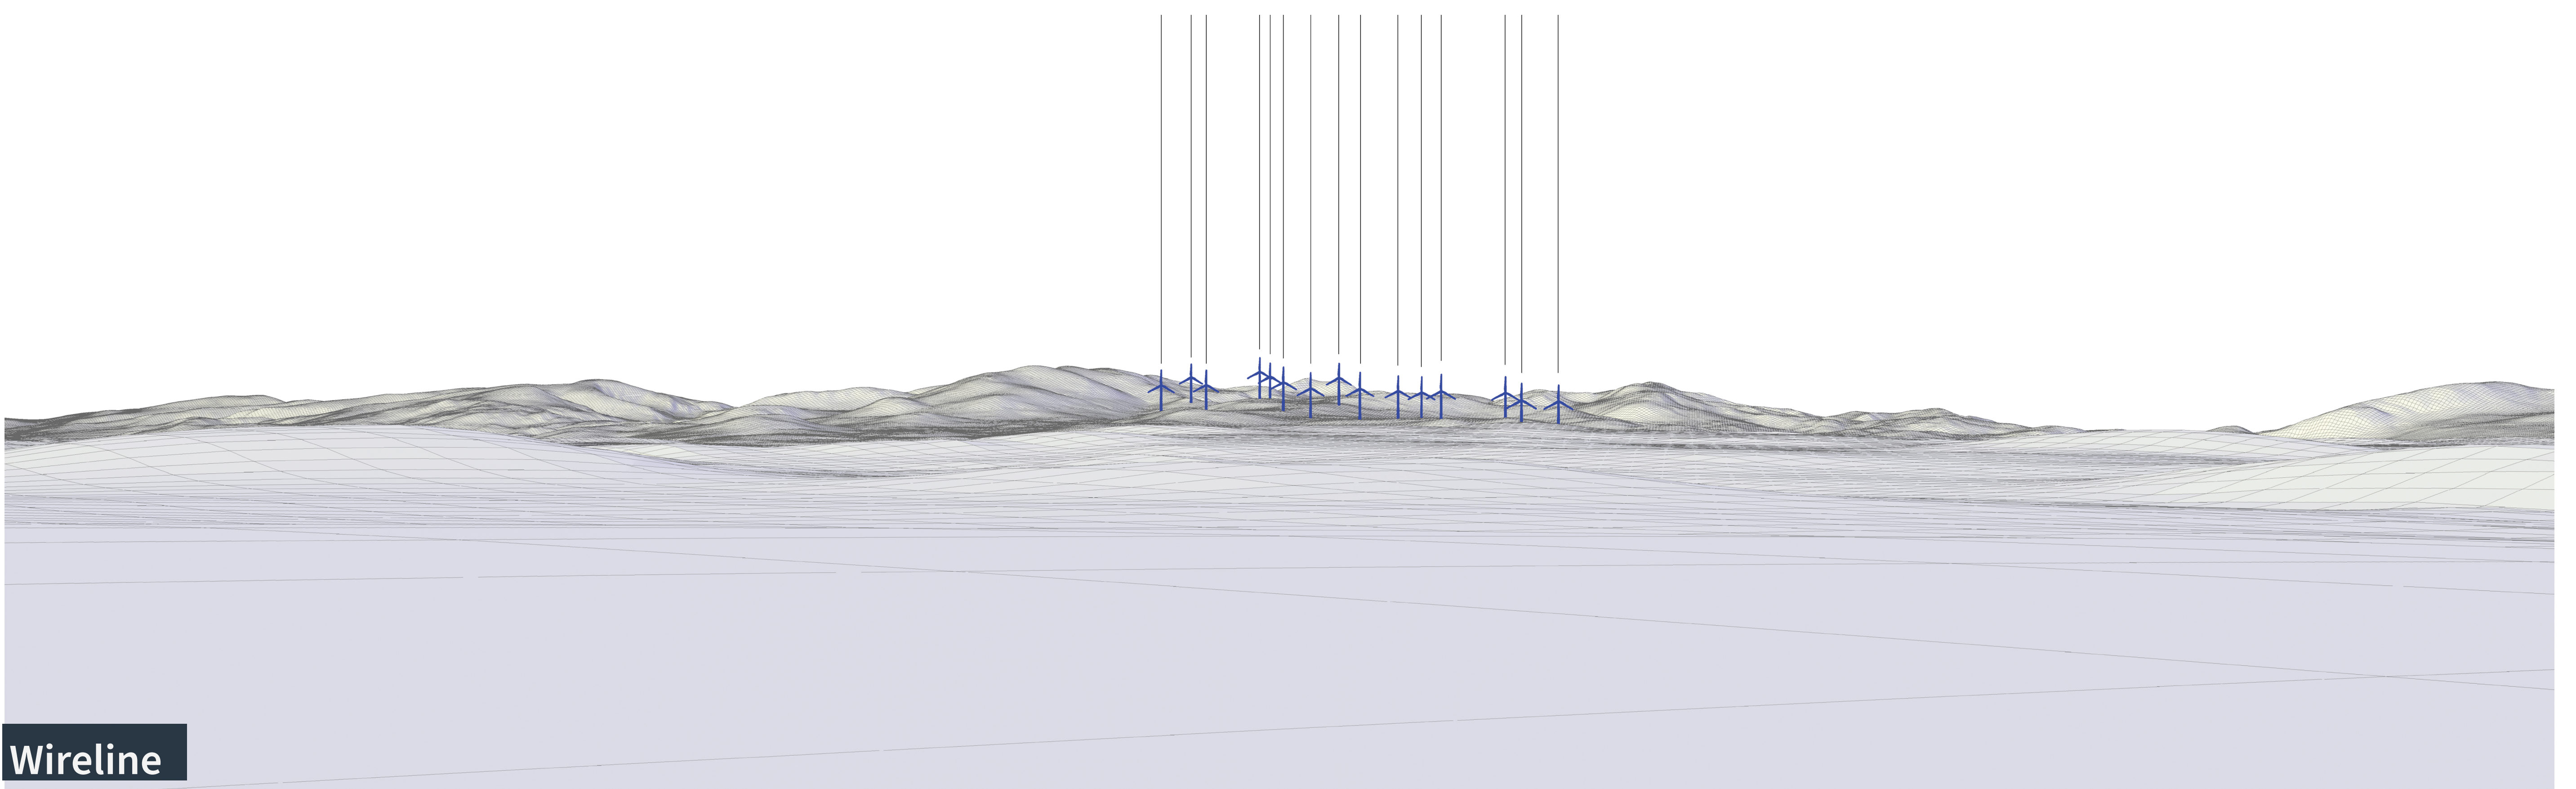

Viewpoint 9 - Kirkcowan

Viewpoint Information

Location	Altitude	Nearest turbine	Bearing to centre of photo
233244, 560488	46m AOD	T15 @ 12.71km	36°