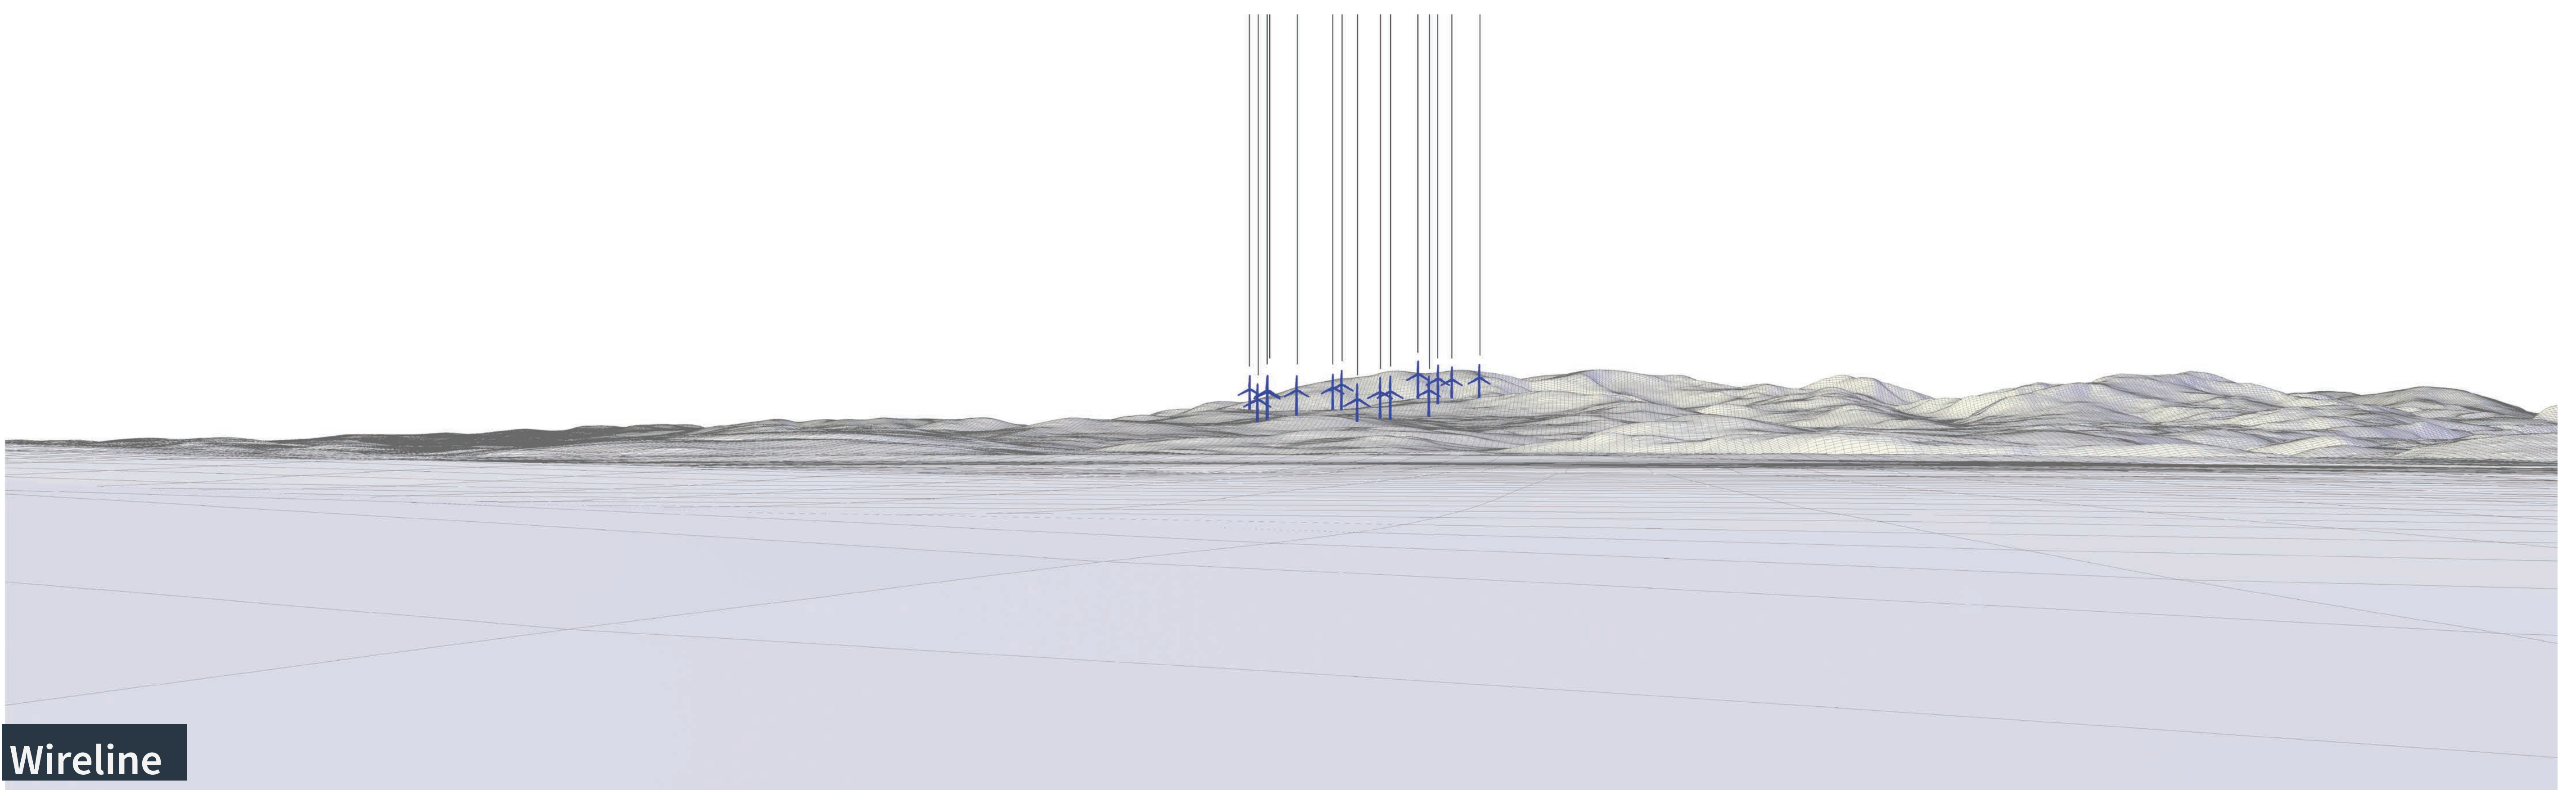

Viewpoint 10 - NCR73 on Minor Road North of Wigtown

Viewpoint Information

| Location | Altitude | Nearest turbine | Bearing to centre of photo |
|----------------|----------|-----------------|----------------------------|
| 243498, 556203 | 9m AOD | T15 @ 13.95km | 353° |