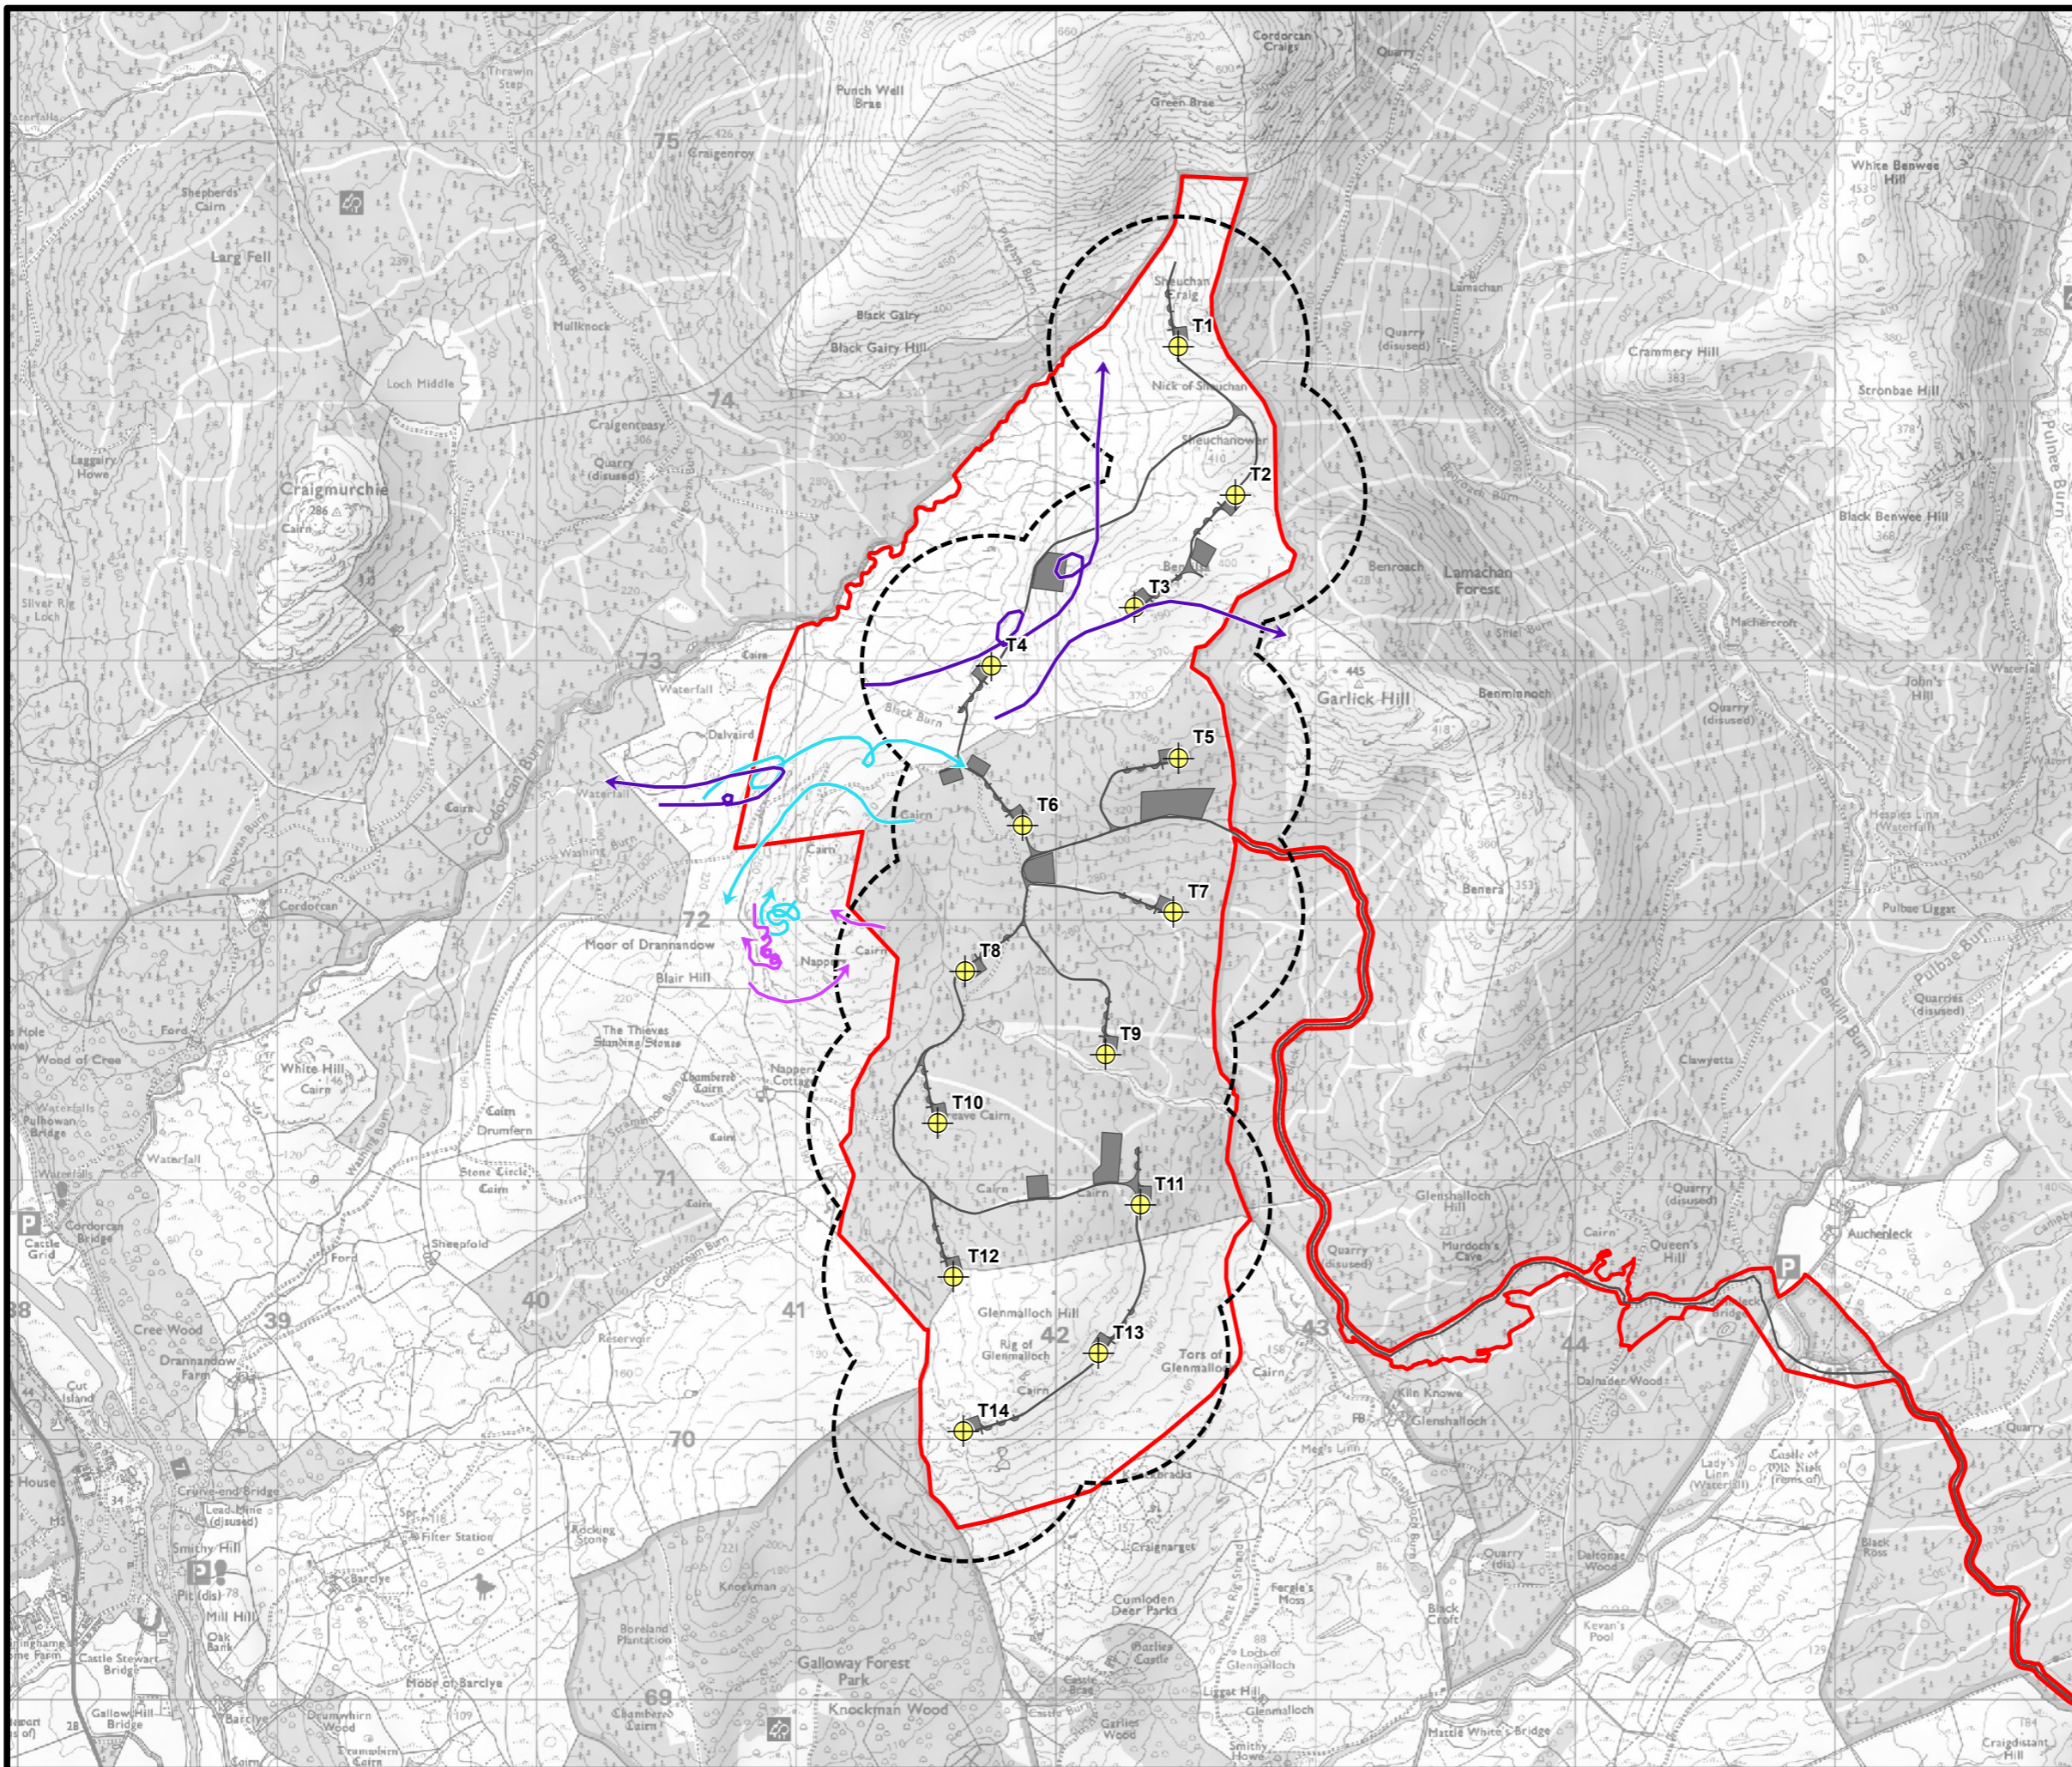

BLAIR HILL WIND FARM

FIGURE 9.13

FLIGHT ACTIVITY: MERLIN

Reproduced from Ordnance Survey digital data © Crown copyright and database rights 2025. All rights reserved. License number 0100031673.

-  SITE BOUNDARY
-  TURBINE
-  INFRASTRUCTURE
-  COLLISION RISK ANALYSIS AREA (CRAA)
- MERLIN FLIGHT ACTIVITY**
 -  2022/2023 NON-BREEDING SEASON
 -  2023 BREEDING SEASON
 -  2023/2024 NON-BREEDING SEASON

SCALE - 1:25,000 @ A3

**ENVIRONMENTAL IMPACT
ASSESSMENT REPORT 2025**

THIS DRAWING IS THE PROPERTY OF RENEWABLE ENERGY SYSTEMS LTD. AND NO REPRODUCTION MAY BE MADE IN WHOLE OR IN PART WITHOUT PERMISSION