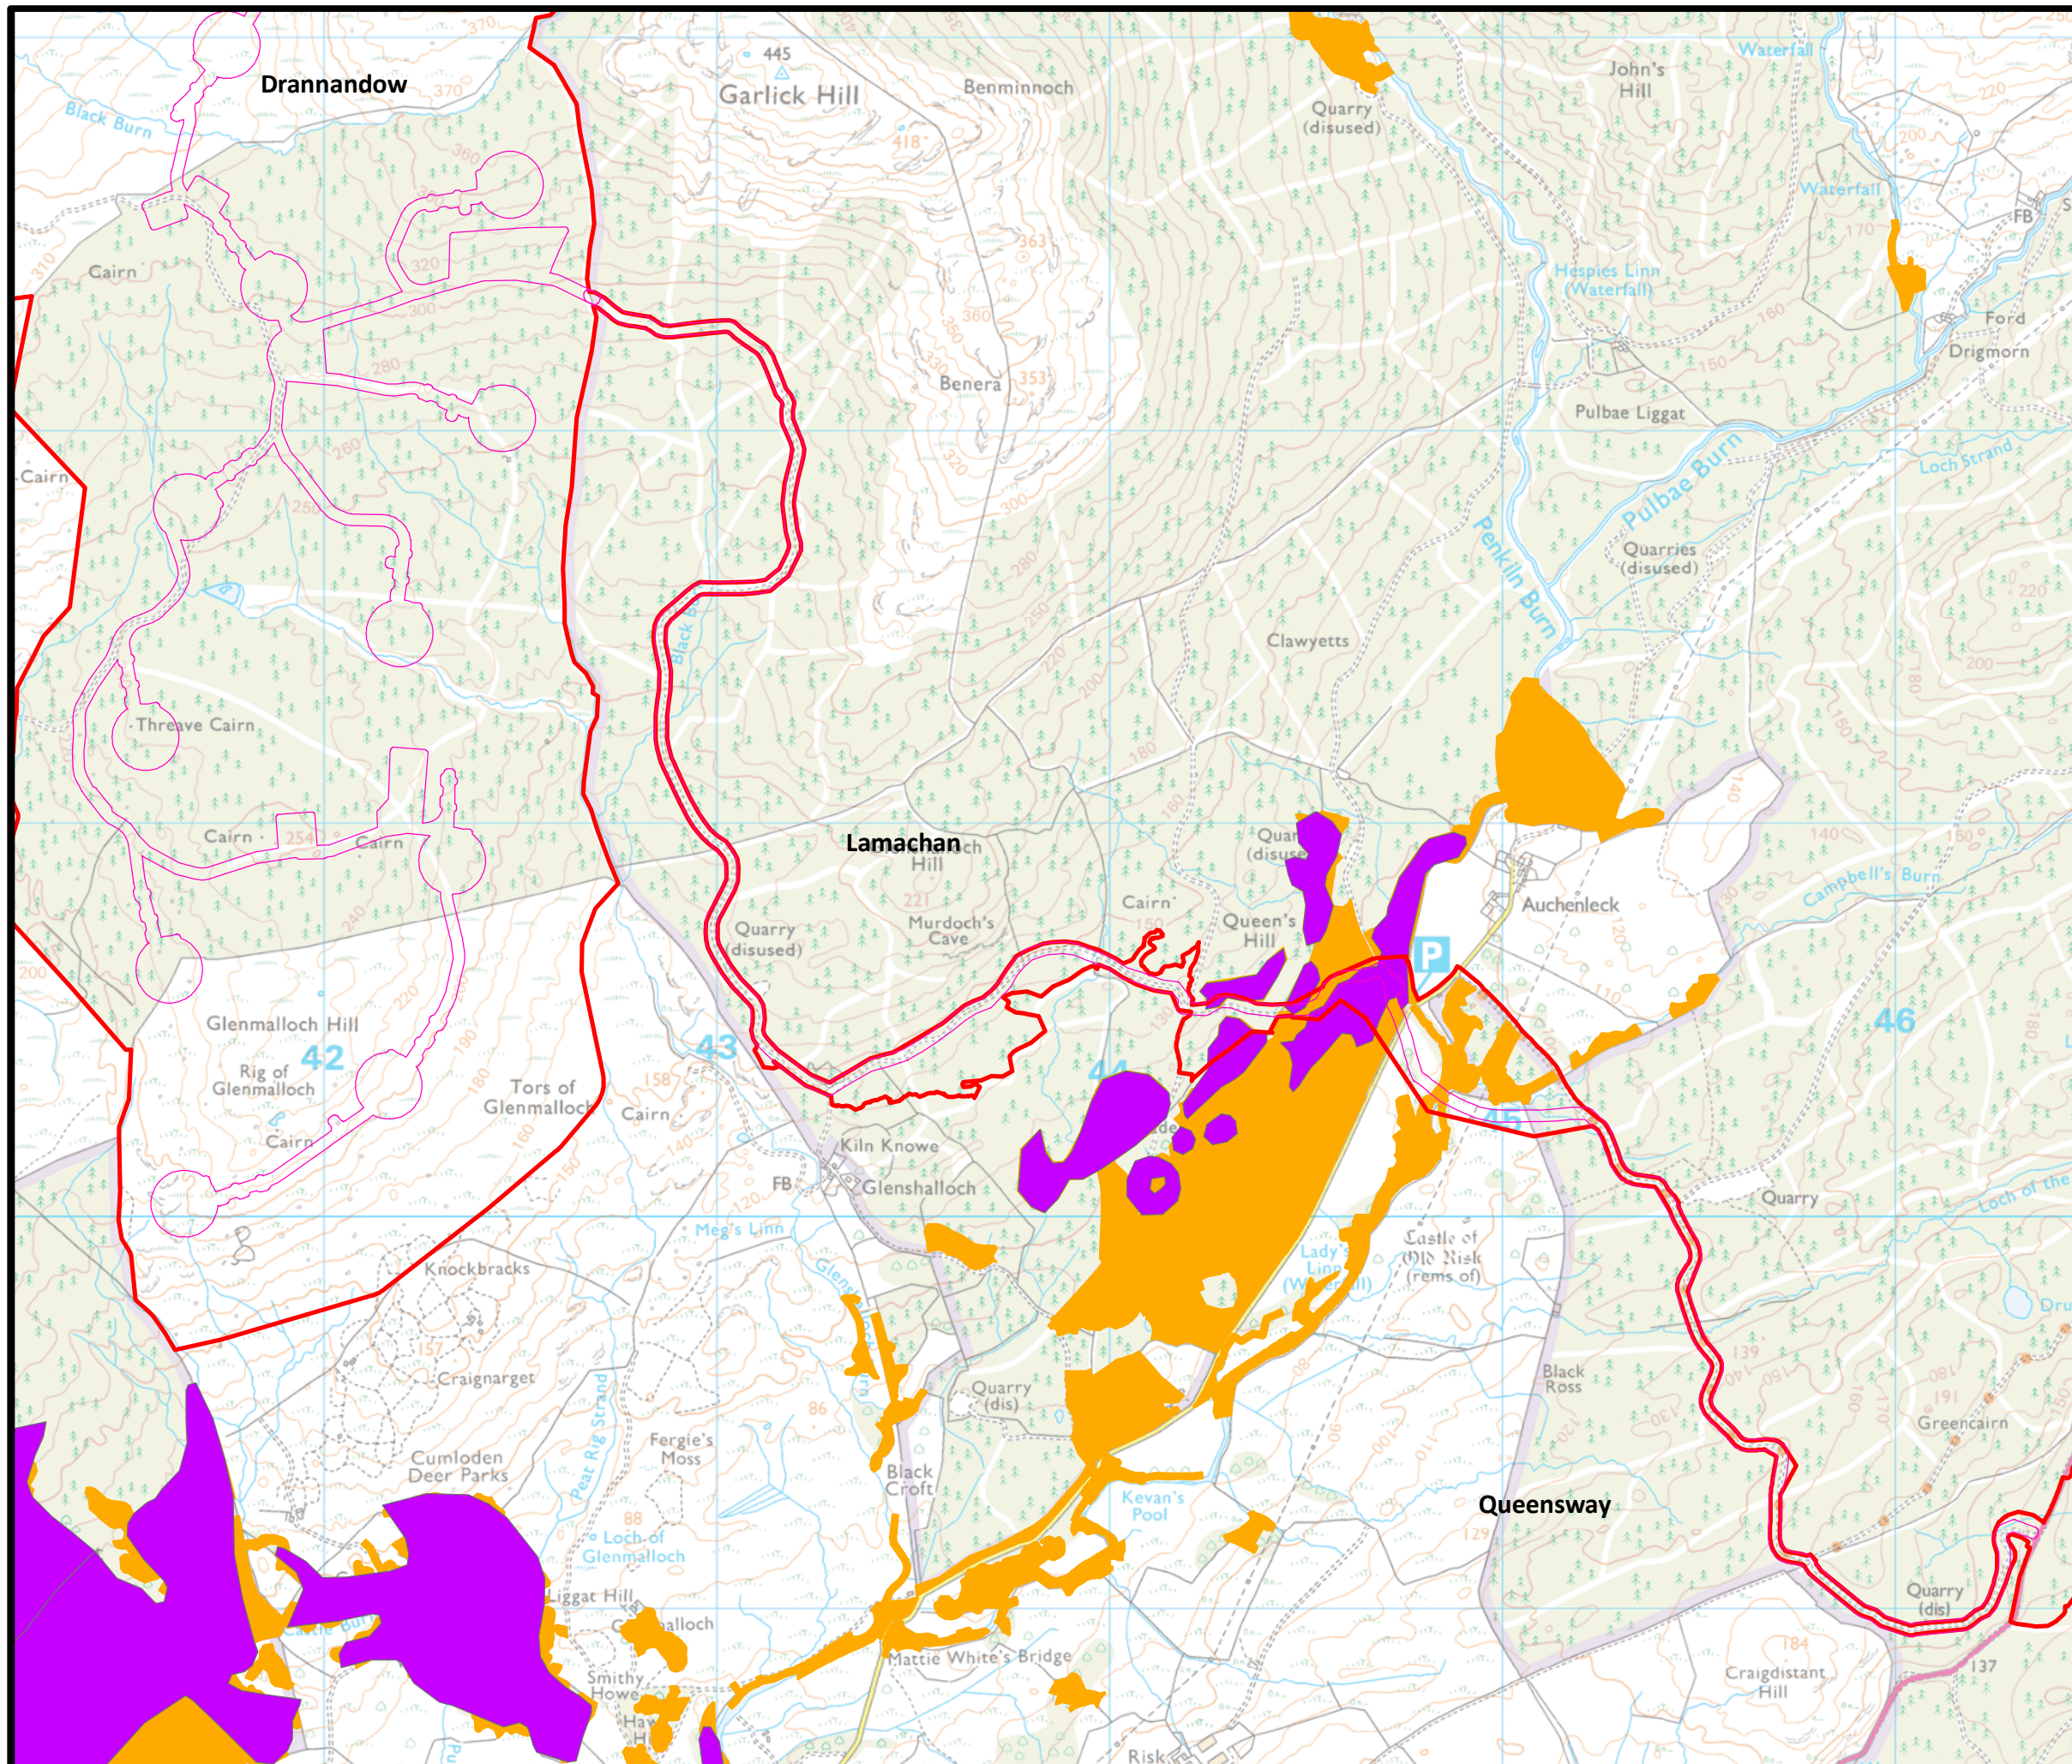

BLAIR HILL WIND FARM

FIGURE 14.4

AREAS OF ANCIENT AND NATIVE WOODLAND LOCATED WITHIN THE SITE BOUNDARY

Reproduced from Ordnance Survey digital data © Crown copyright and database rights 2024. All rights reserved. License number 0100031673.

Legend

-  Site Boundary
-  Infrastructure
-  Ancient Woodland
-  Native Woodland

SCALE - 1:16,500 @ A3

ENVIRONMENTAL IMPACT ASSESSMENT REPORT 2024

THIS DRAWING IS THE PROPERTY OF RENEWABLE ENERGY SYSTEMS LTD. AND NO REPRODUCTION MAY BE MADE IN WHOLE OR IN PART WITHOUT PERMISSION