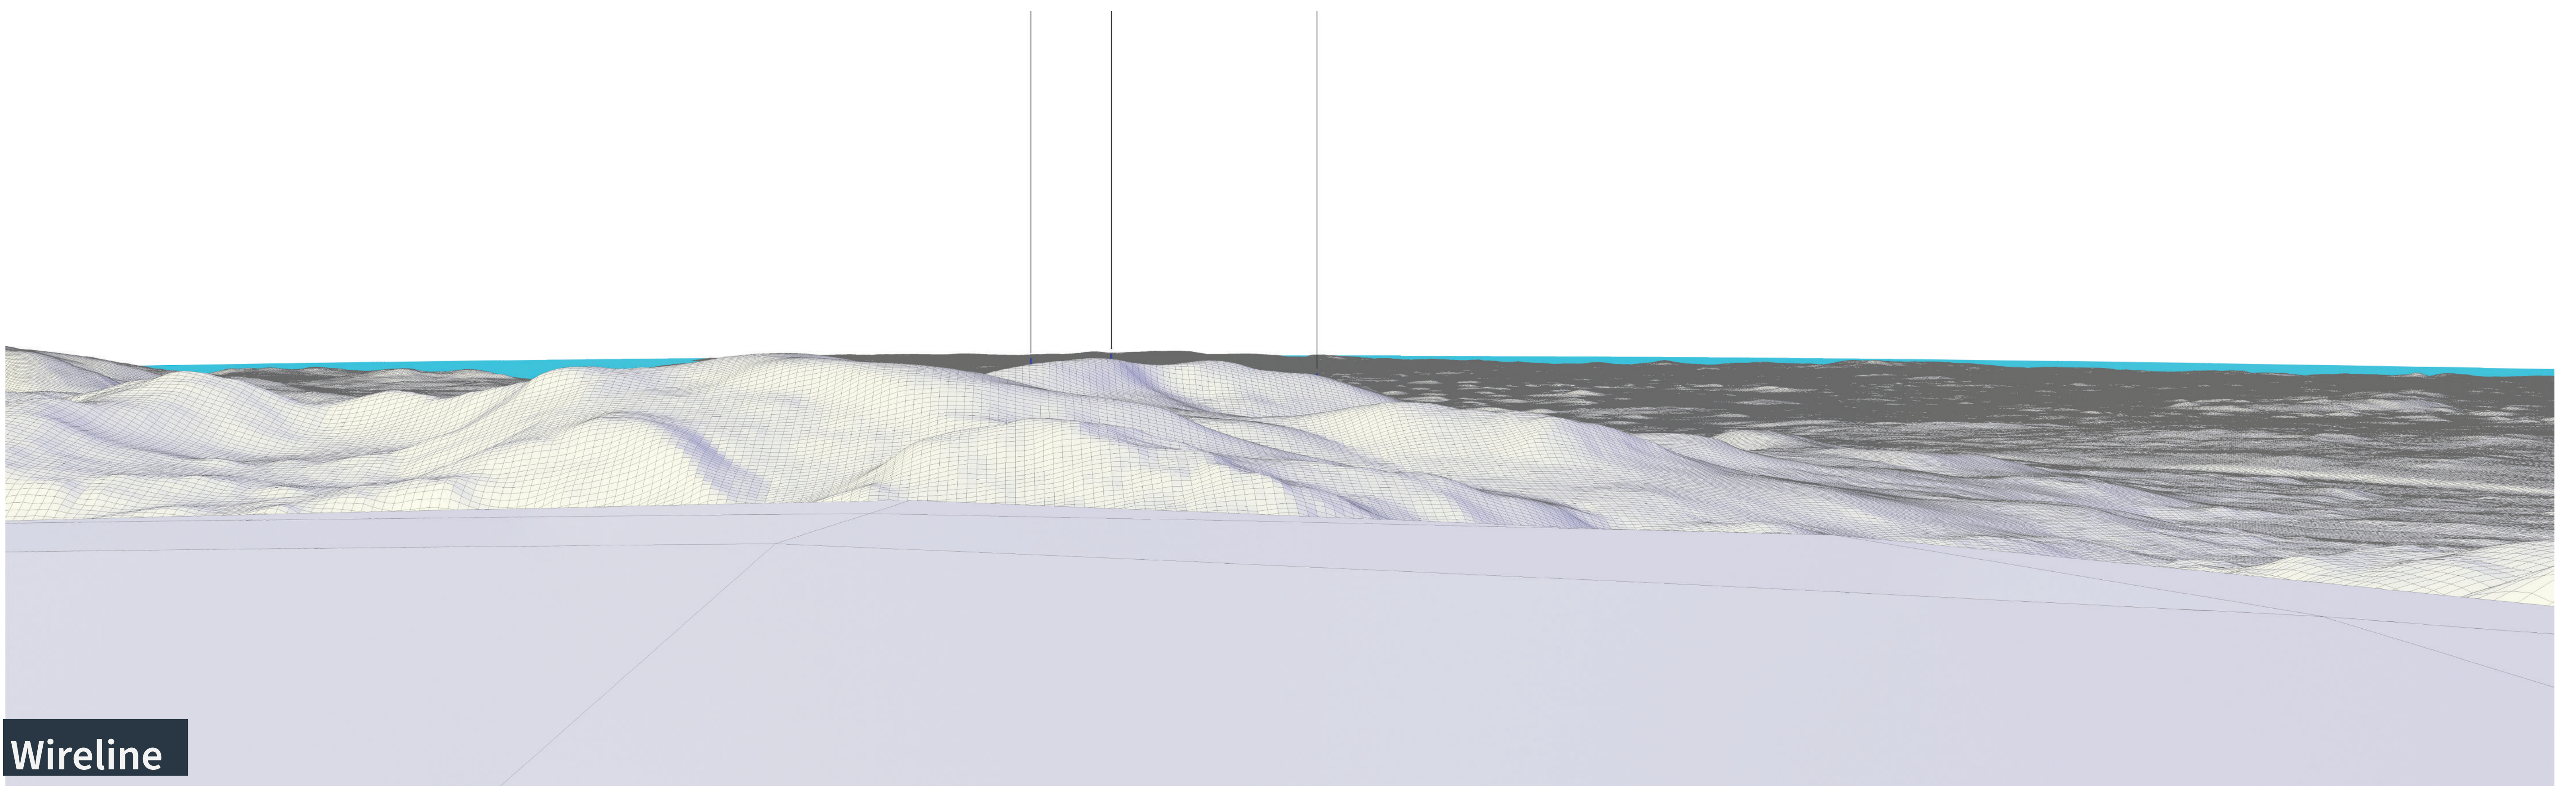

Viewpoint 7 - Merrick

Existing view

Wireline

Photomontage

Viewpoint Information

Location	Altitude	Nearest turbine	Bearing to centre of photo
242760, 585539	842m AOD	T1 @ 11.33km	186°