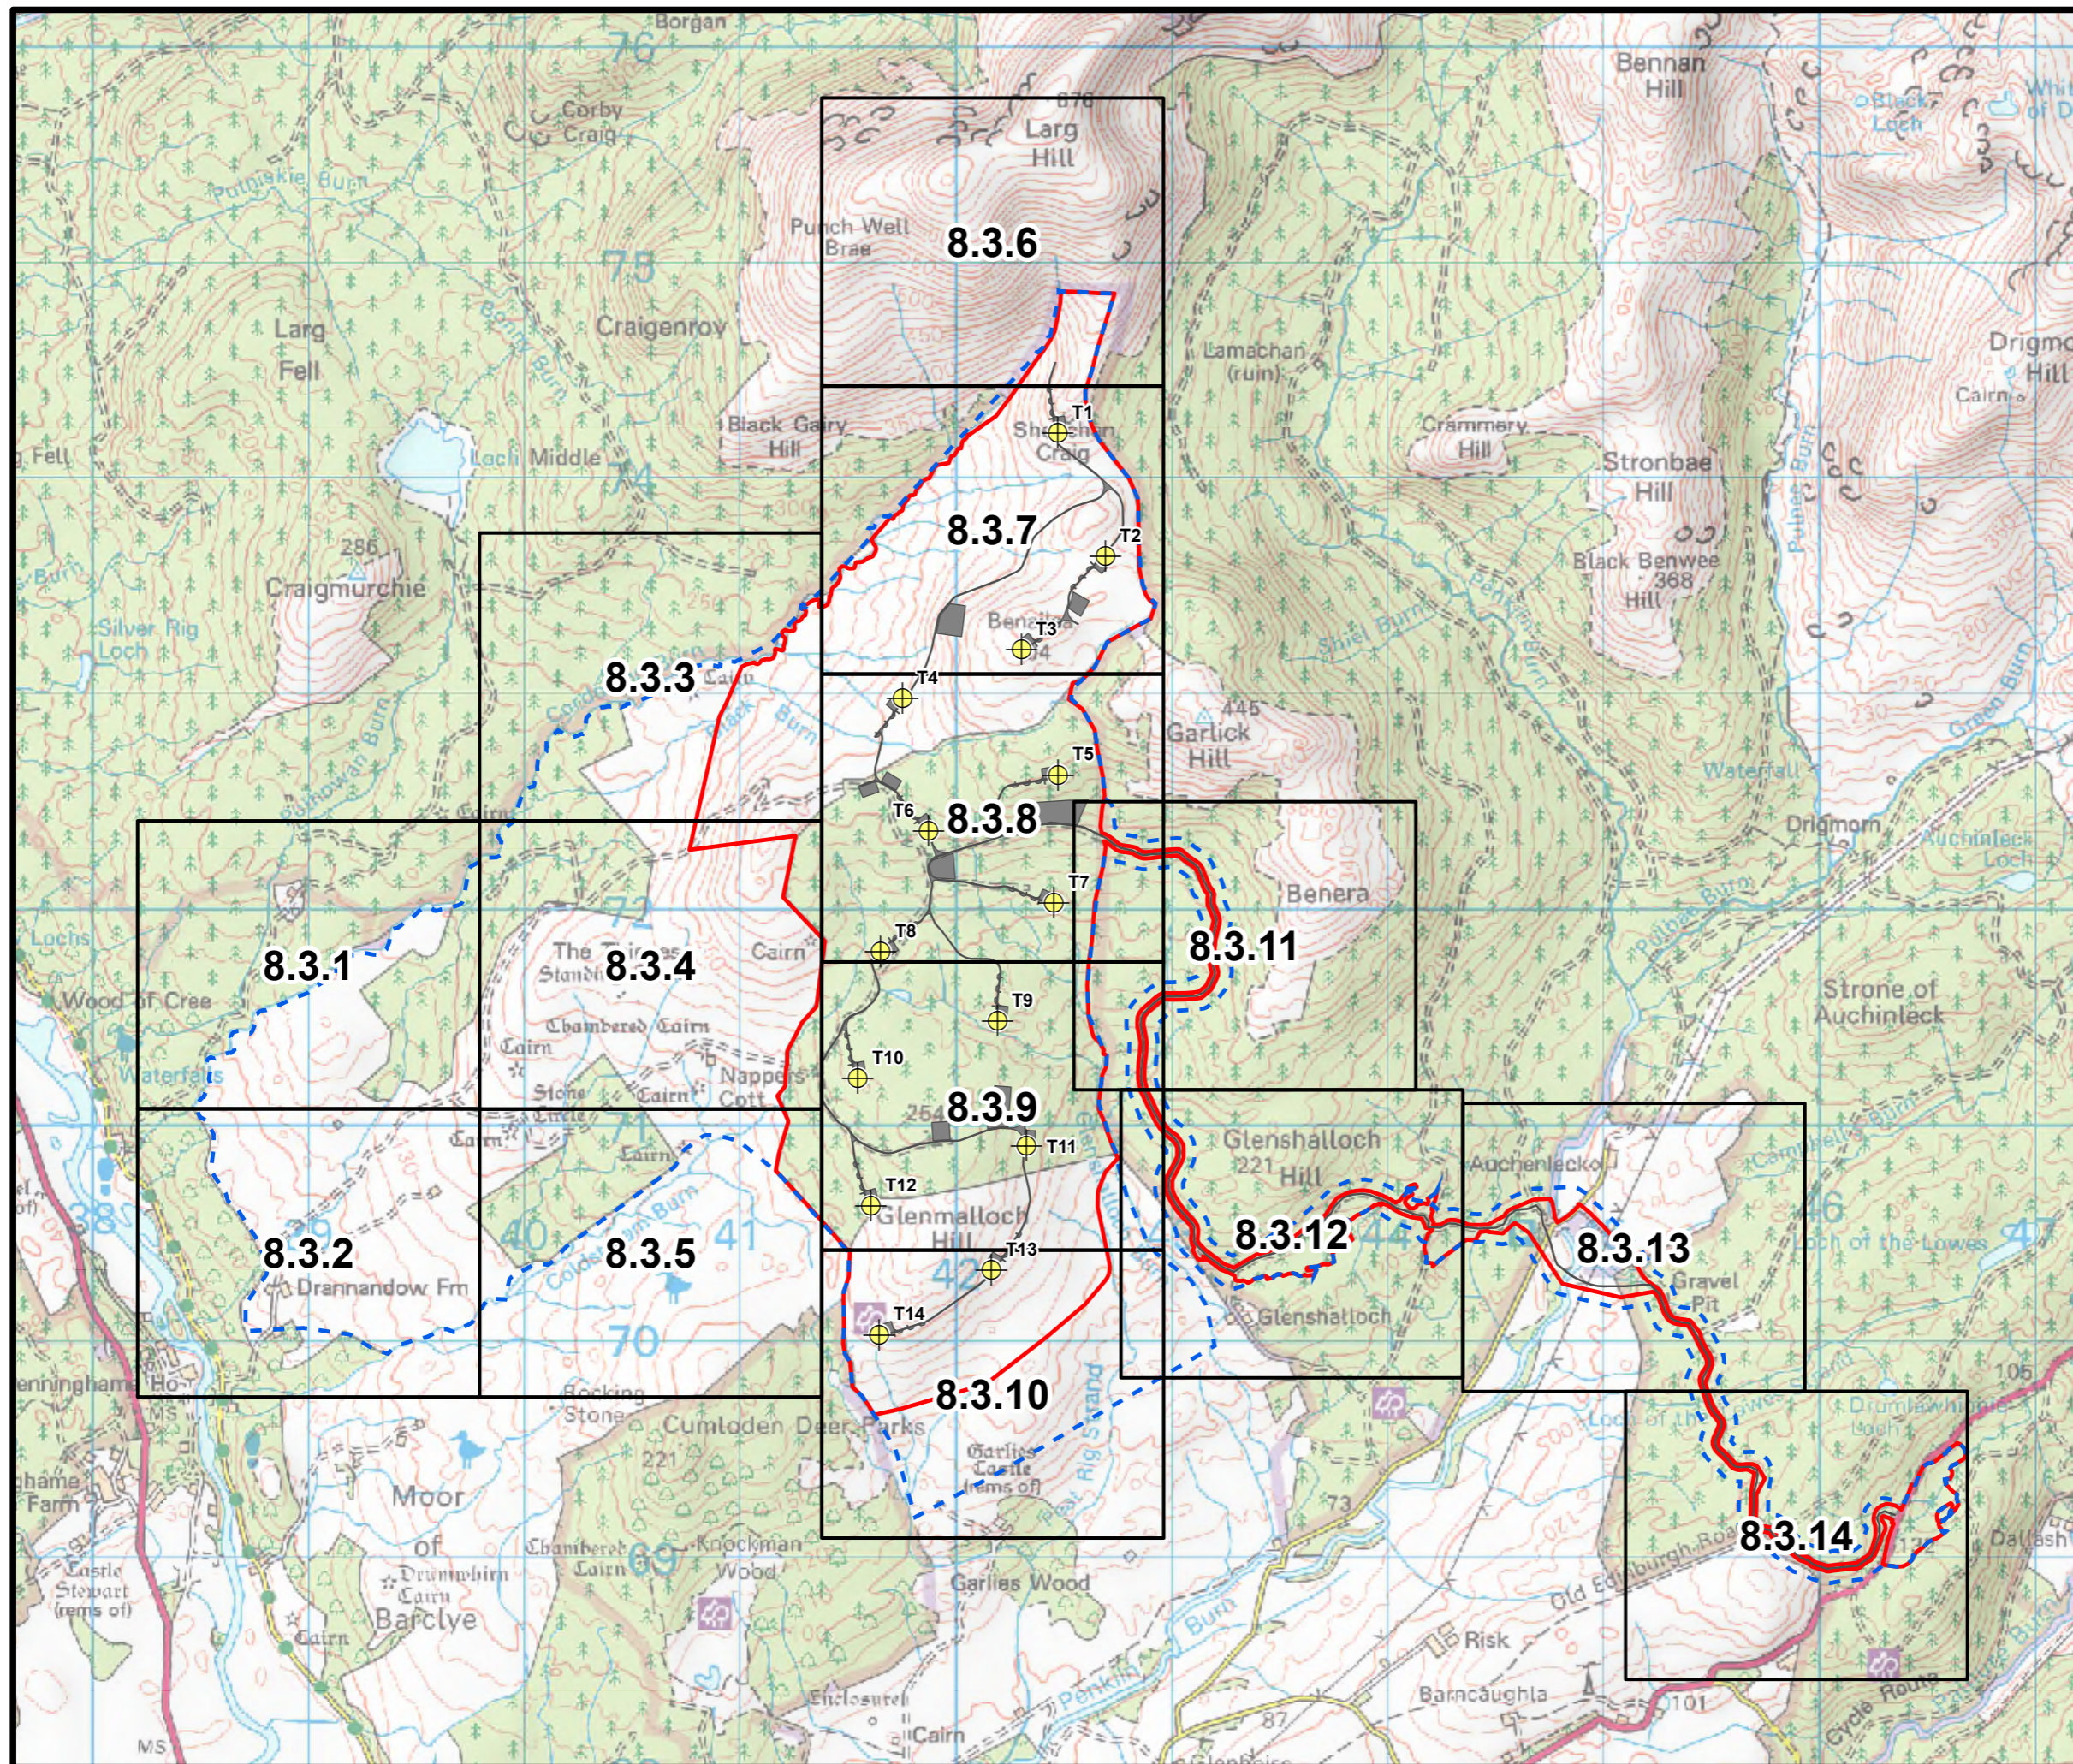

BLAIR HILL WIND FARM

FIGURE 8.3 OVERVIEW

NATIONAL VEGETATION CLASSIFICATION SURVEY AREA AND SURVEY RESULTS

Reproduced from Ordnance Survey digital data © Crown copyright and database rights 2025. All rights reserved. License number 0100031673.

- SITE BOUNDARY
- TURBINE
- INFRASTRUCTURE
- NVC SURVEY AREA
- TILE EXTENT/FIGURE NUMBER

SCALE - 1:30,000 @ A3

ENVIRONMENTAL IMPACT ASSESSMENT REPORT 2025

THIS DRAWING IS THE PROPERTY OF RENEWABLE ENERGY SYSTEMS LTD. AND NO REPRODUCTION MAY BE MADE IN WHOLE OR IN PART WITHOUT PERMISSION