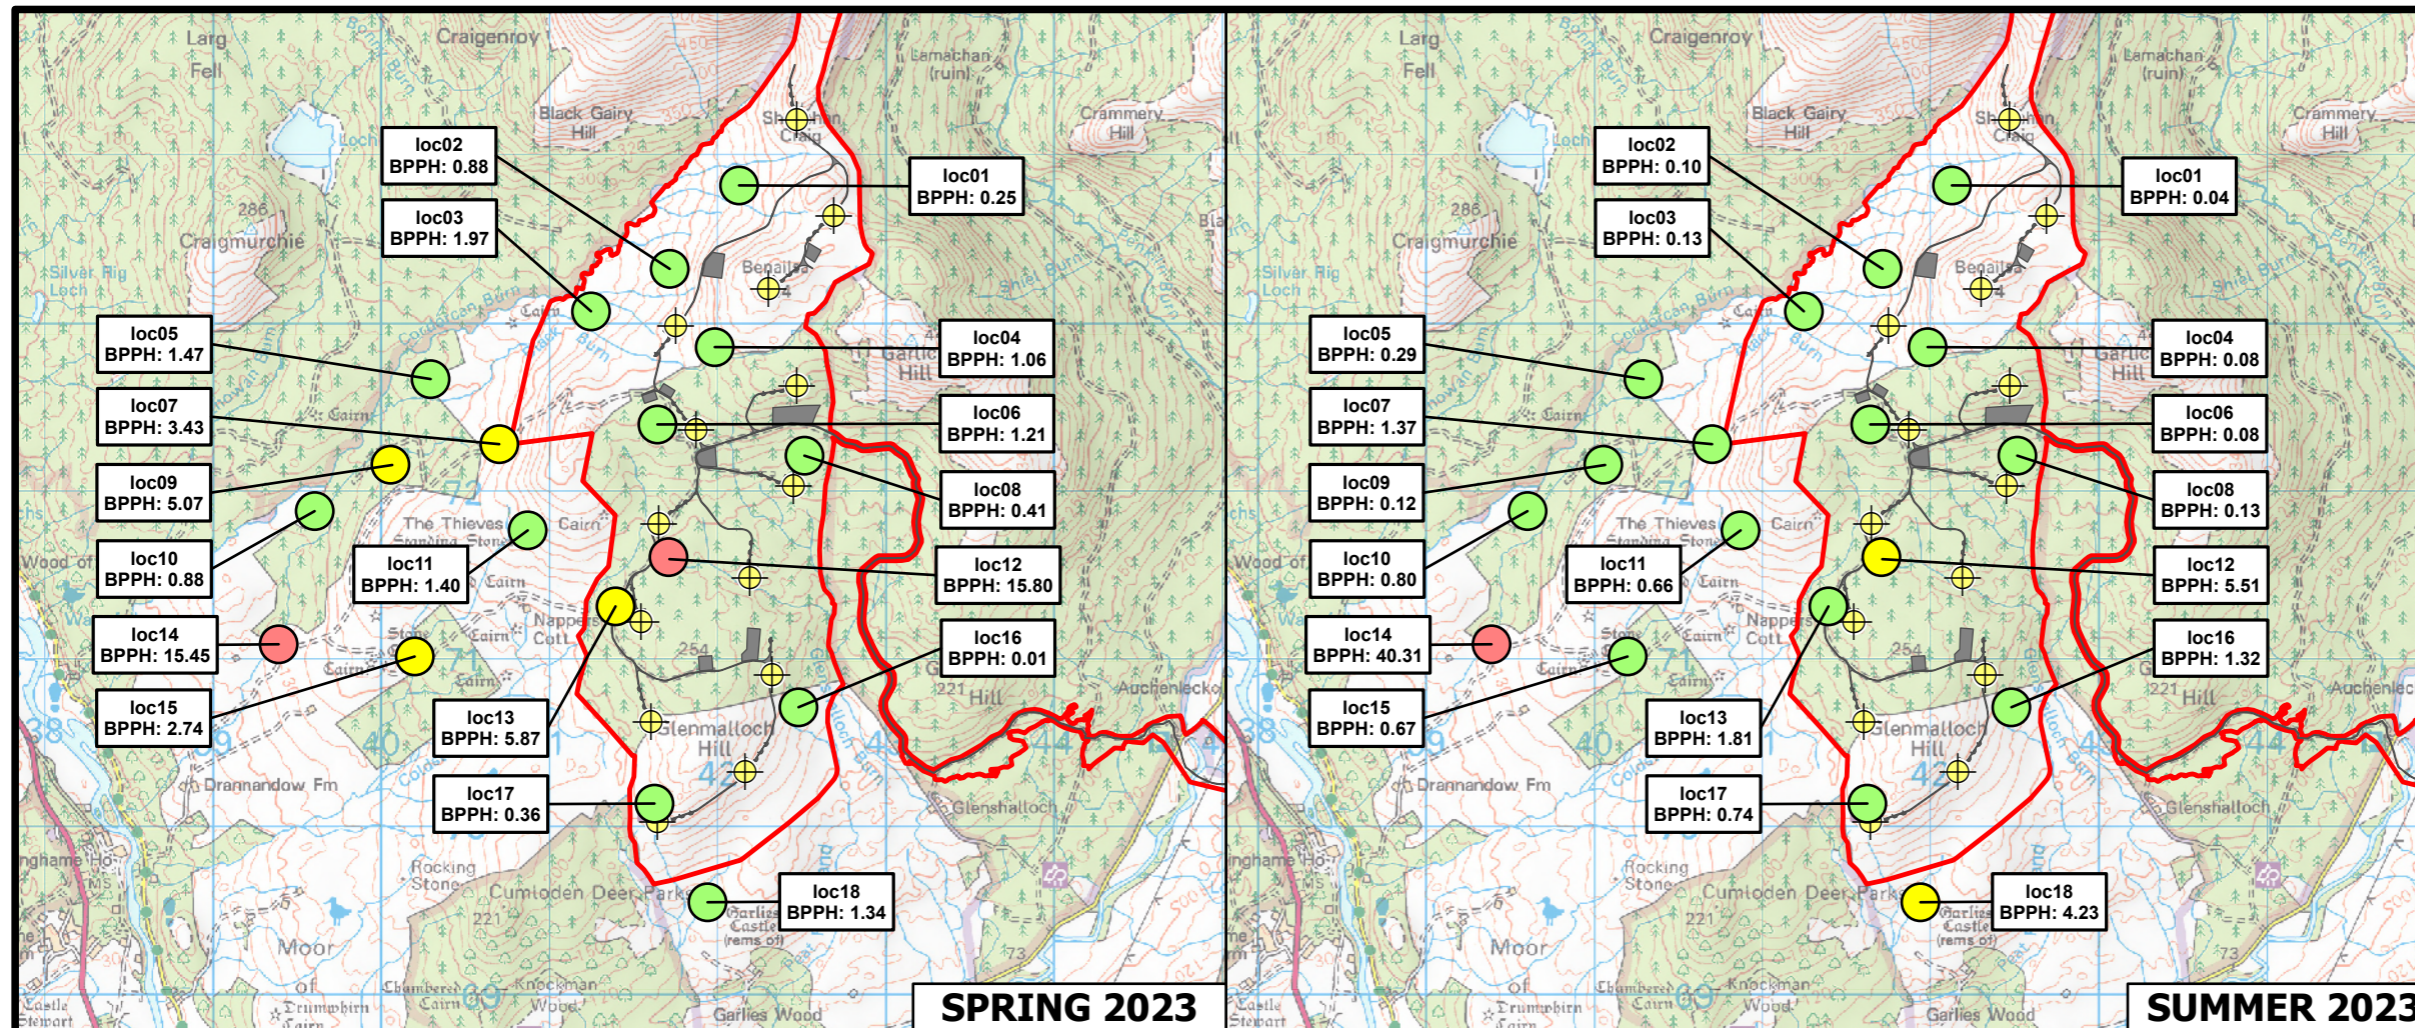

BLAIR HILL WIND FARM

FIGURE 8.12

SEASONAL BAT SITE ACTIVITY 2023 - SOPRANO PIPISTRELLE

Reproduced from Ordnance Survey digital data © Crown copyright and database rights 2025. All rights reserved. License number 0100031673.

SPRING 2023

SUMMER 2023

AUTUMN 2023

- SITE BOUNDARY
- TURBINE
- INFRASTRUCTURE
- ACTIVITY RISK ASSESSMENT
 - HIGH
 - MODERATE
 - LOW

SCALE - 1:45,000 @ A3

ENVIRONMENTAL IMPACT ASSESSMENT REPORT 2025

THIS DRAWING IS THE PROPERTY OF RENEWABLE ENERGY SYSTEMS LTD. AND NO REPRODUCTION MAY BE MADE IN WHOLE OR IN PART WITHOUT PERMISSION