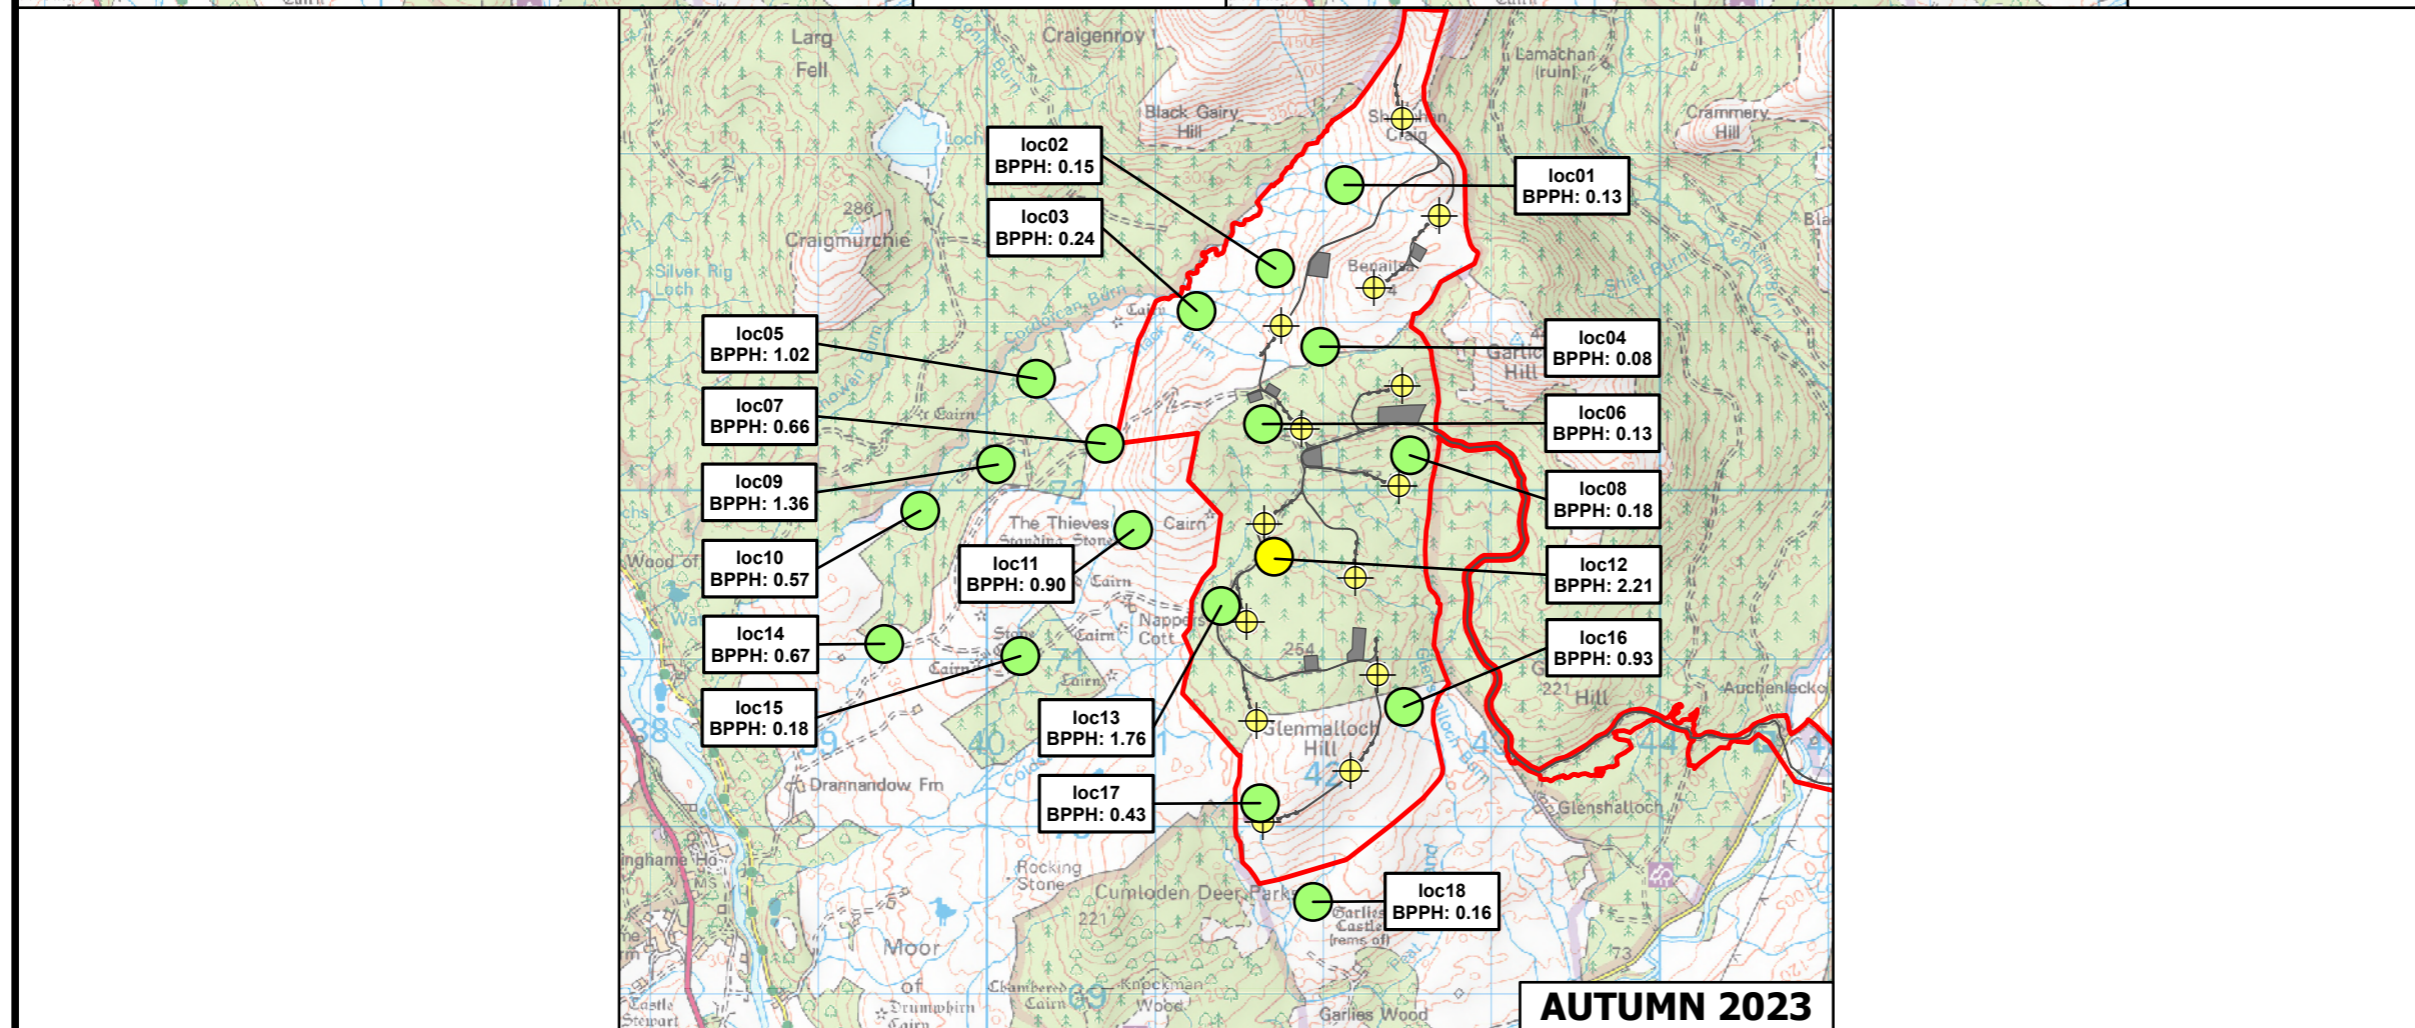

BLAIR HILL WIND FARM

FIGURE 8.12

SEASONAL BAT SITE ACTIVITY 2023 - SOPRANO PIPISTRELLE

Reproduced from Ordnance Survey digital data © Crown copyright and database rights 2025. All rights reserved. License number 0100031673.

SPRING 2023

SUMMER 2023

AUTUMN 2023

- SITE BOUNDARY
- TURBINE
- INFRASTRUCTURE
- ACTIVITY RISK ASSESSMENT
 - HIGH
 - MODERATE
 - LOW

SCALE - 1:45,000 @ A3

ENVIRONMENTAL IMPACT ASSESSMENT REPORT 2025

THIS DRAWING IS THE PROPERTY OF RENEWABLE ENERGY SYSTEMS LTD. AND NO REPRODUCTION MAY BE MADE IN WHOLE OR IN PART WITHOUT PERMISSION