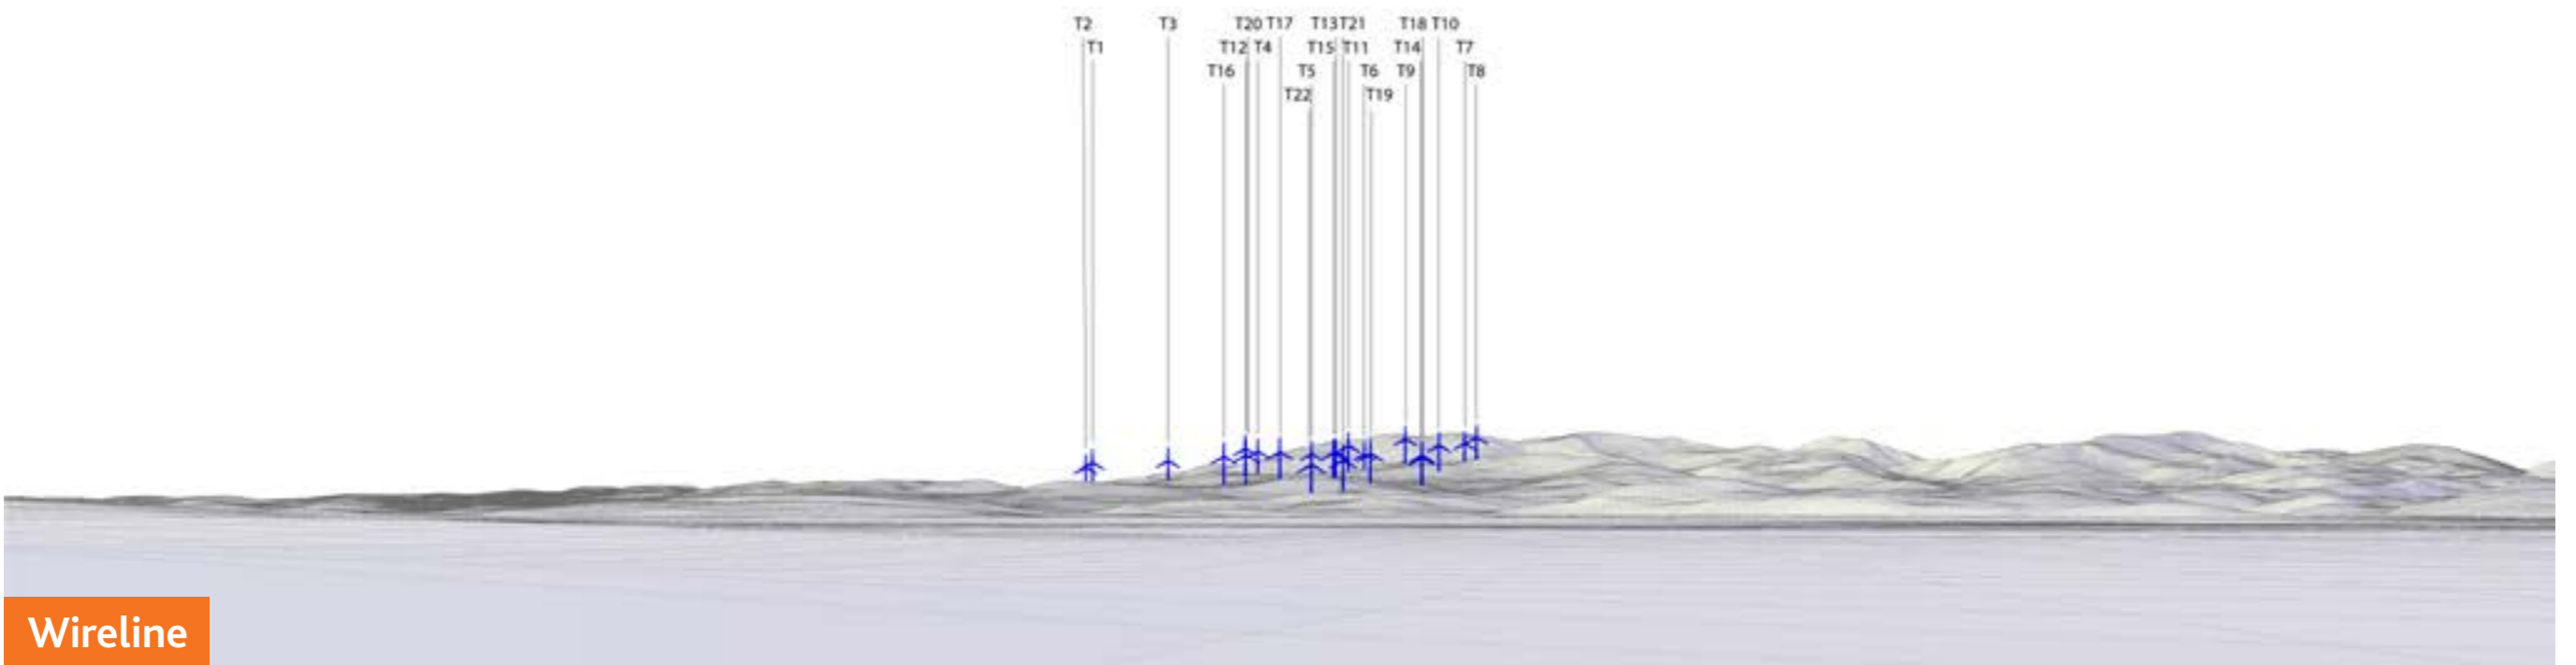

## Viewpoint 10 – NCR73 on Minor Road North of Wigtown

Existing View

Wireline

Photomontage

### Viewpoint Information

Location	Altitude	Nearest turbine	Bearing to centre of photo
243494, 556206	9m AOD	T22 @ 13.29km	353°