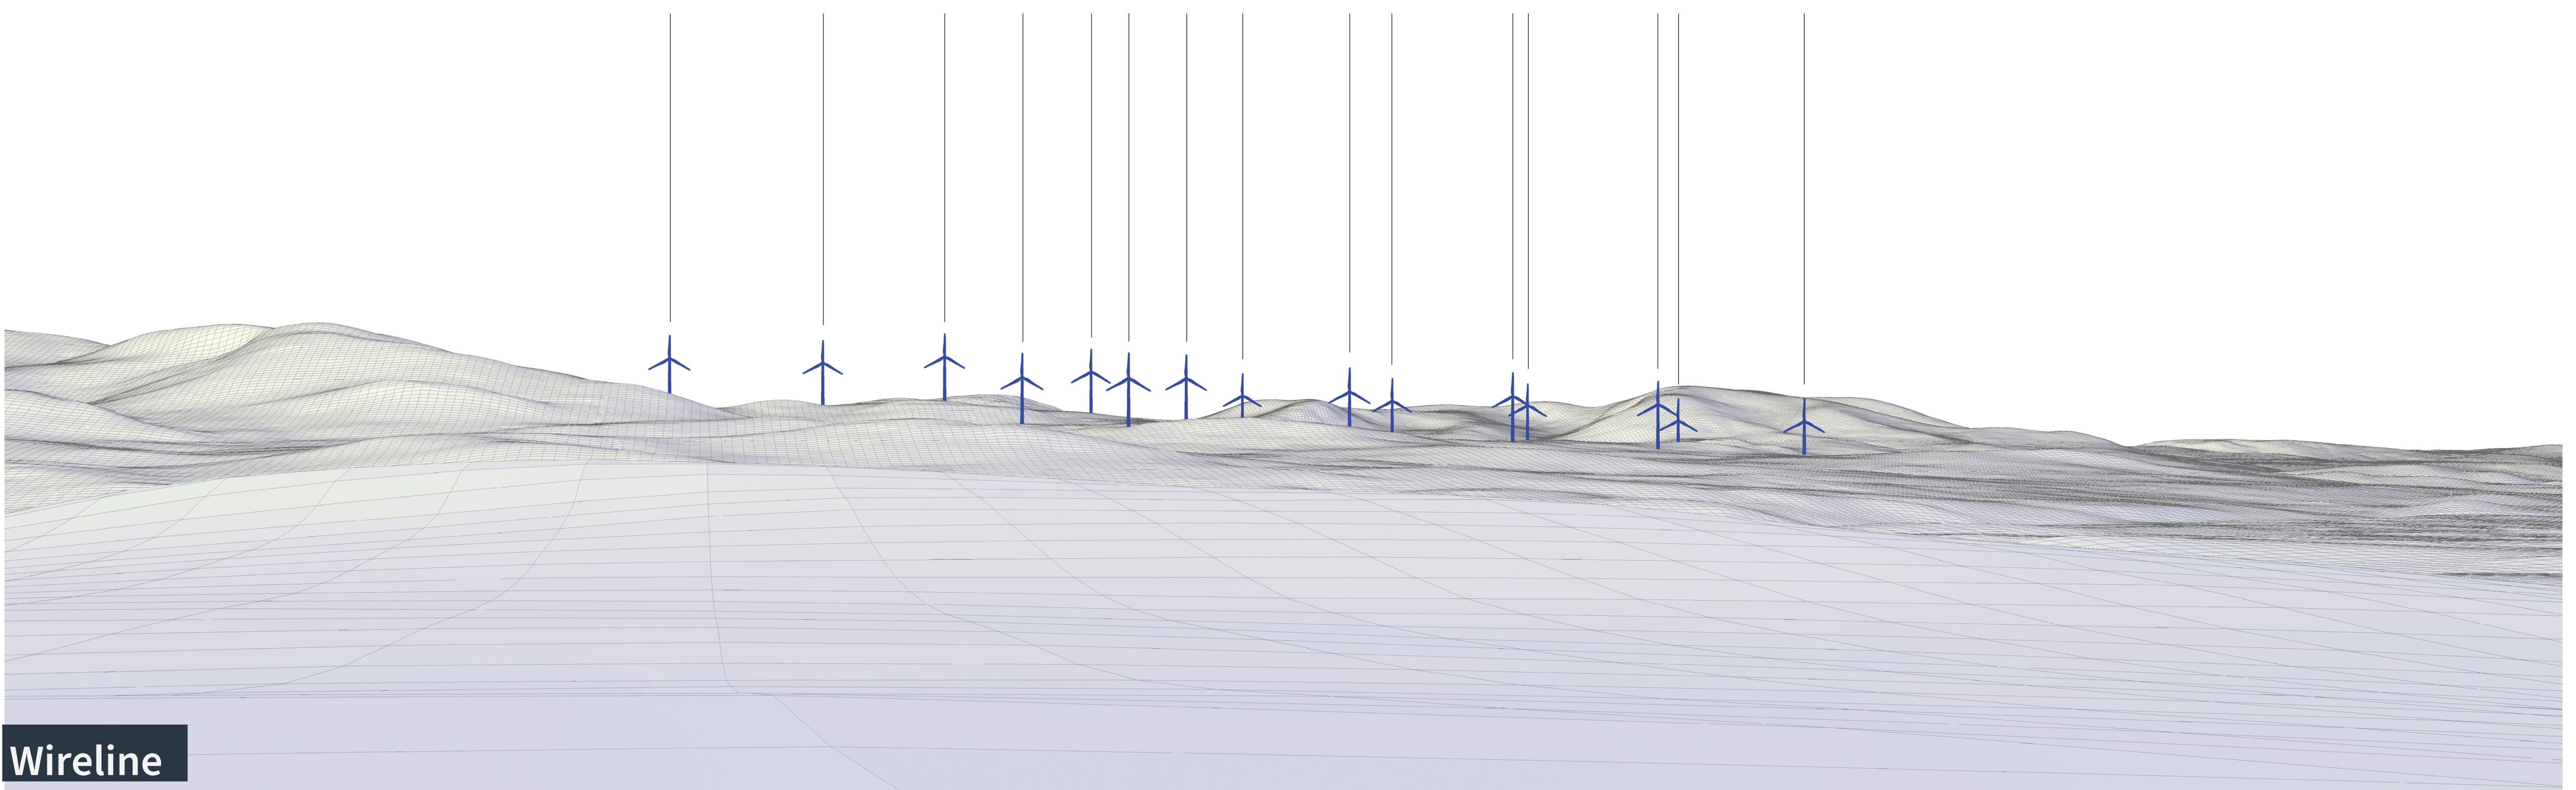

Viewpoint 4 - Glenvernoch Fell / Hill of Ochiltree

Existing view

Wireline

Photomontage

Viewpoint Information

Location	Altitude	Nearest turbine	Bearing to centre of photo
232707, 574101	180m AOD	T5 @ 8.65km	103°