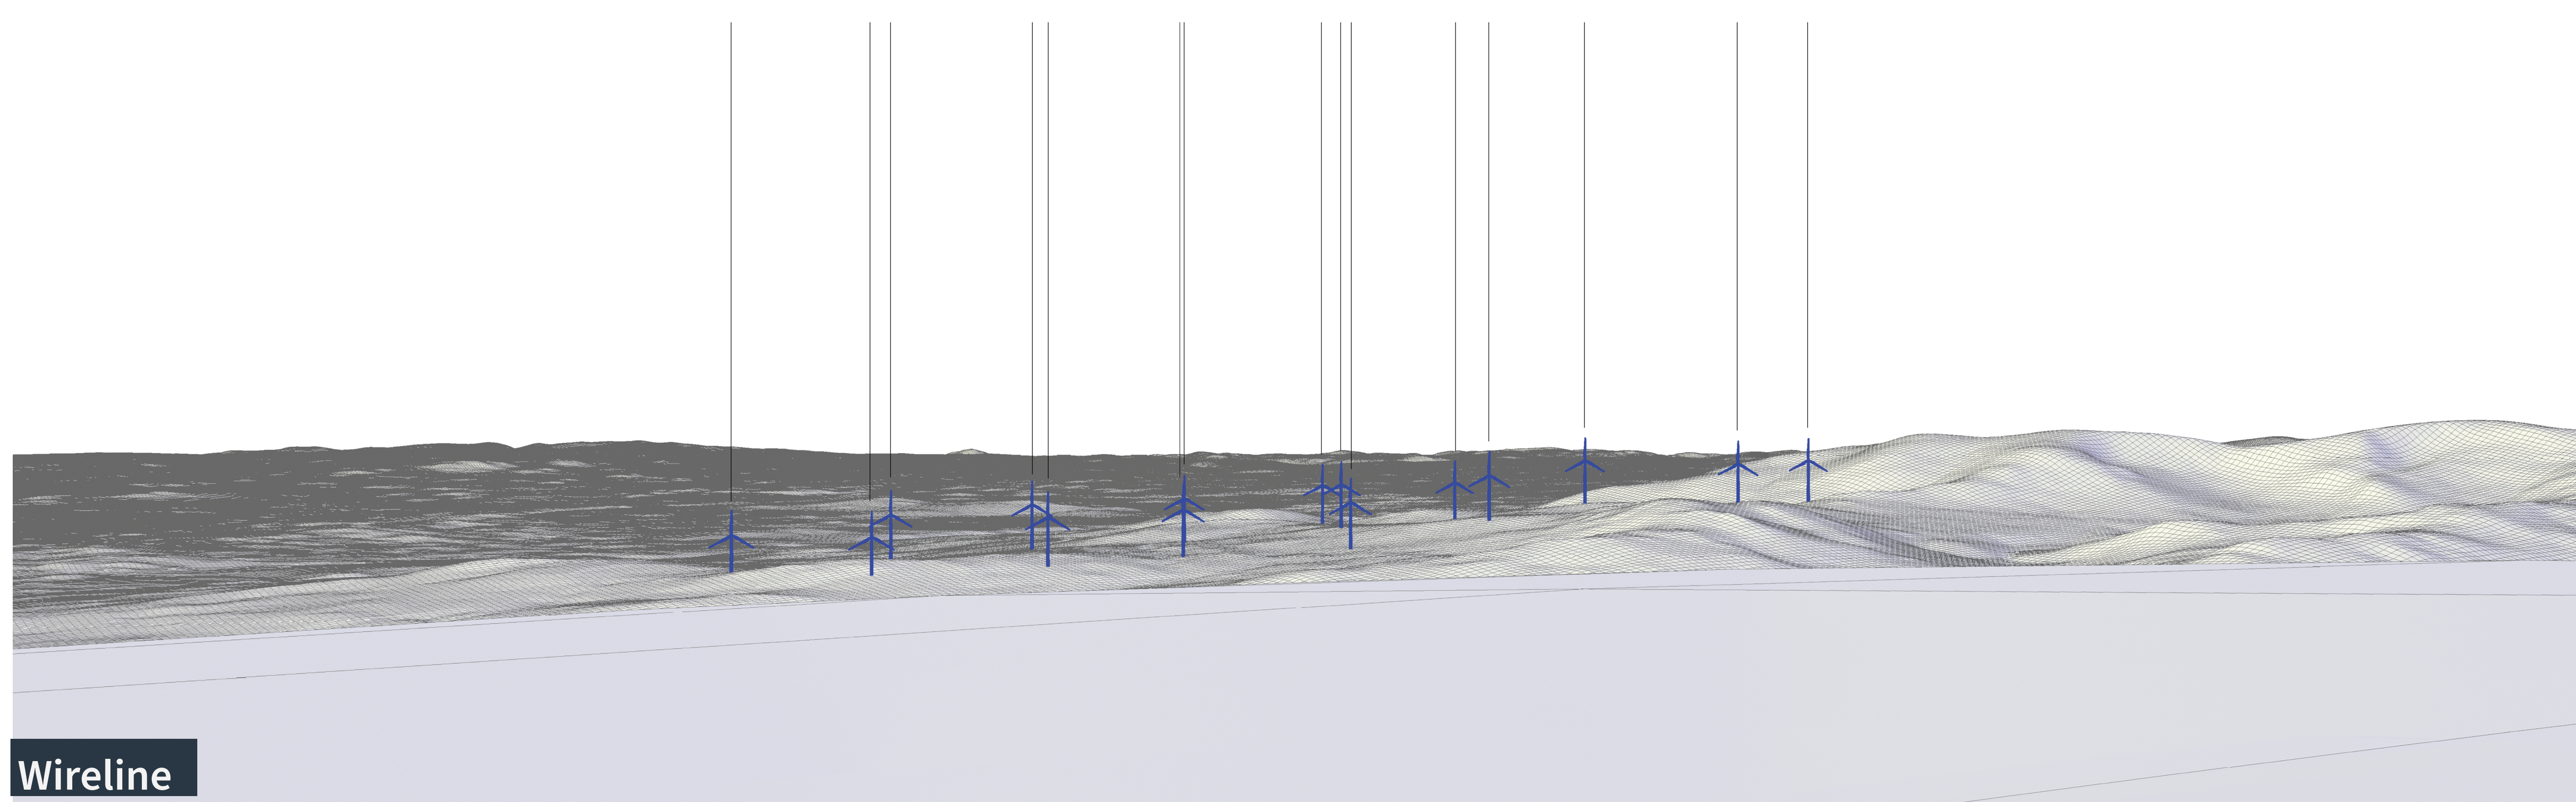

Viewpoint 6 - Cairnsmore of Fleet

Inclement weather prevented photography being captured at this viewpoint.
Photomontages will be produced for inclusion in the LVIA.

Viewpoint Information

Location	Altitude	Nearest turbine	Bearing to centre of photo
250121, 567049	708	T14 @ 8.61km	302°