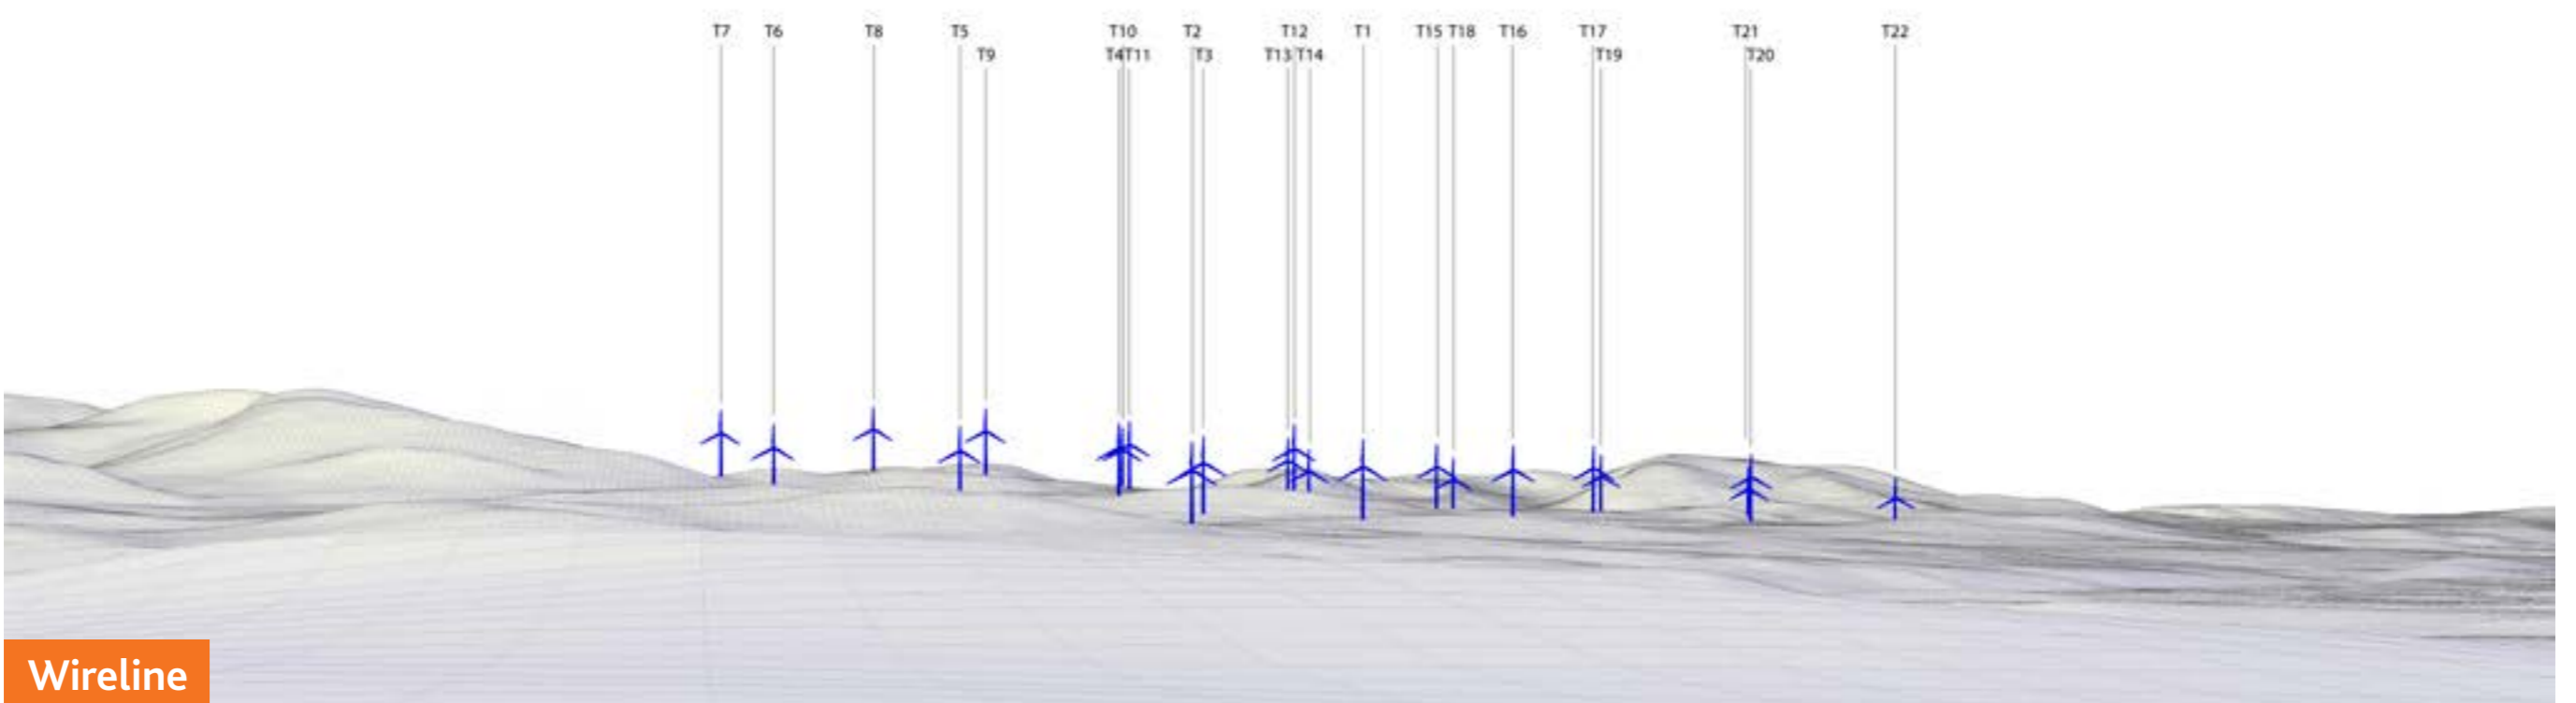

Viewpoint 4 – Glenvernoch Fell/Hill of Ochiltree

Existing View

Wireline

Photomontage

Viewpoint Information

Location	Altitude	Nearest turbine	Bearing to centre of photo
232705, 574100	180m AOD	T2 @ 7.62km	103°