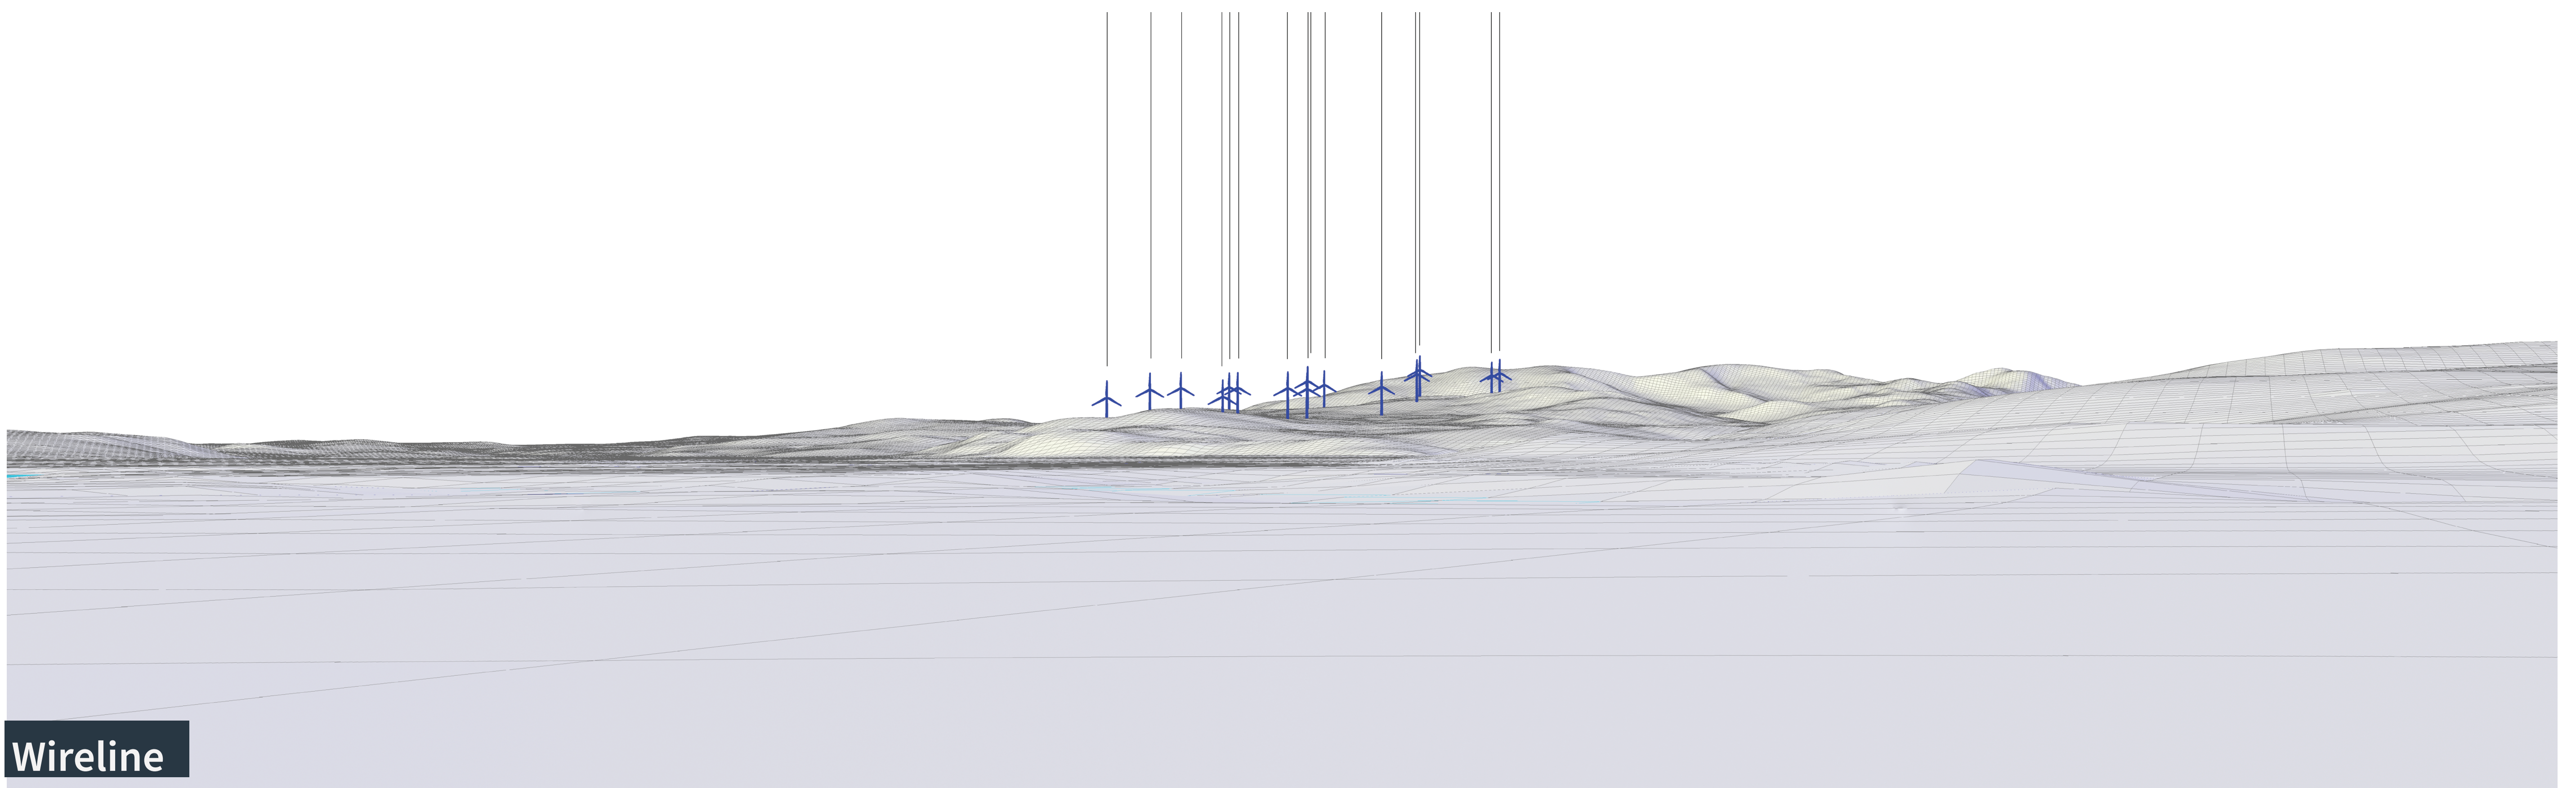

Viewpoint 8 - A75 near Creetown

Viewpoint Information

Location	Altitude	Nearest turbine	Bearing to centre of photo
247182, 558175	5m AOD	T15 @ 13.08km	339°